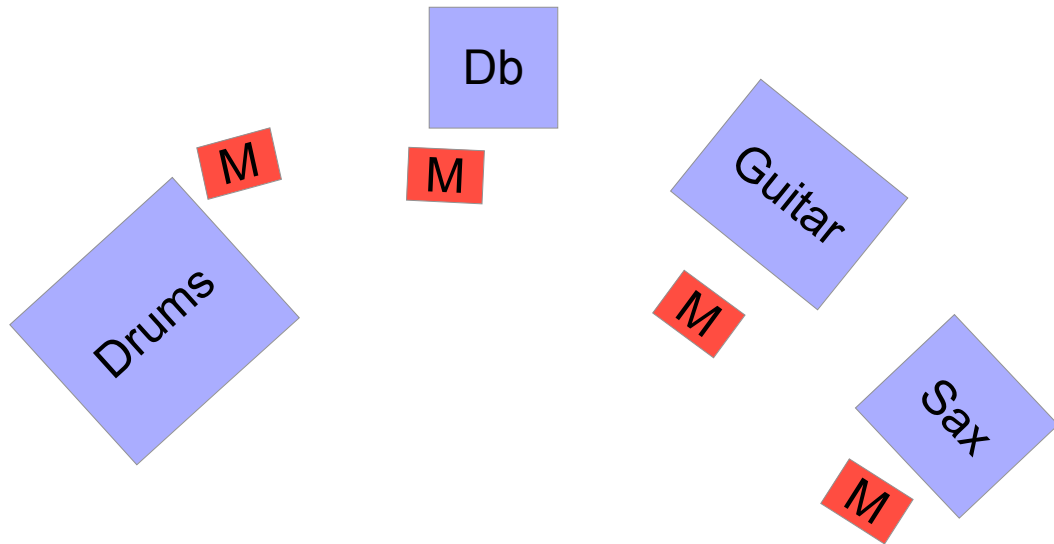

Technical Rider / Fiche Technique
Thomas Champagne Random House
11/2018

Saxophone

- SM58 (presentation)
- Electrovoice RE20 (brought by the musician)

Guitar

- SM57

Double bass

- 1 XLR for D.I.
- 1 XLR for microphone (brought by the musician)

Drums

- 2 overheads similar to Neumann KM 184 or AKG 414
- Bass drum similar to SHURE BETA 52 or AKG D112
- snaredrum: Shure SM 57
- No microphone on Tom!

(For Any questions, please contact Alain Deval :
aldeval@gmail.com)

4 retours / floormonitors